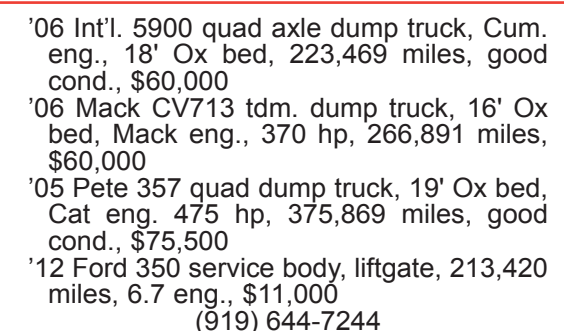

'05 Gradall XL4100, 6400 hrs., 29,000 miles, \$42,500.  
www.MACSales.shop  
(704) 507-2453

'18 JD 544K-11 w/bucket & forks, S/N 679514, 1110 hrs., exc. cond.  
(828) 387-0970

New Hogebuilt full fenders, \$1,425  
New Hogebuilt 1/2 fenders, \$1,025  
Cash & carry prices, both models are the longest drop Hogebuilt makes.  
www.MACSales.shop  
(704) 507-2453

'14 Cat 316EL hyd. excavator, 4493 hrs., machine is in great shape, \$90,000.  
(804) 580-0058

'06 Int'l. 5900 quad axle dump truck, Cum. eng., 18' Ox bed, 223,469 miles, good cond., \$60,000  
'06 Mack CV713 tdm. dump truck, 16' Ox bed, Mack eng., 370 hp, 266,891 miles, \$60,000  
'05 Pete 357 quad dump truck, 19' Ox bed, Cat eng. 475 hp, 375,869 miles, good cond., \$75,500  
'12 Ford 350 service body, liftgate, 213,420 miles, 6.7 eng., \$11,000  
(919) 644-7244